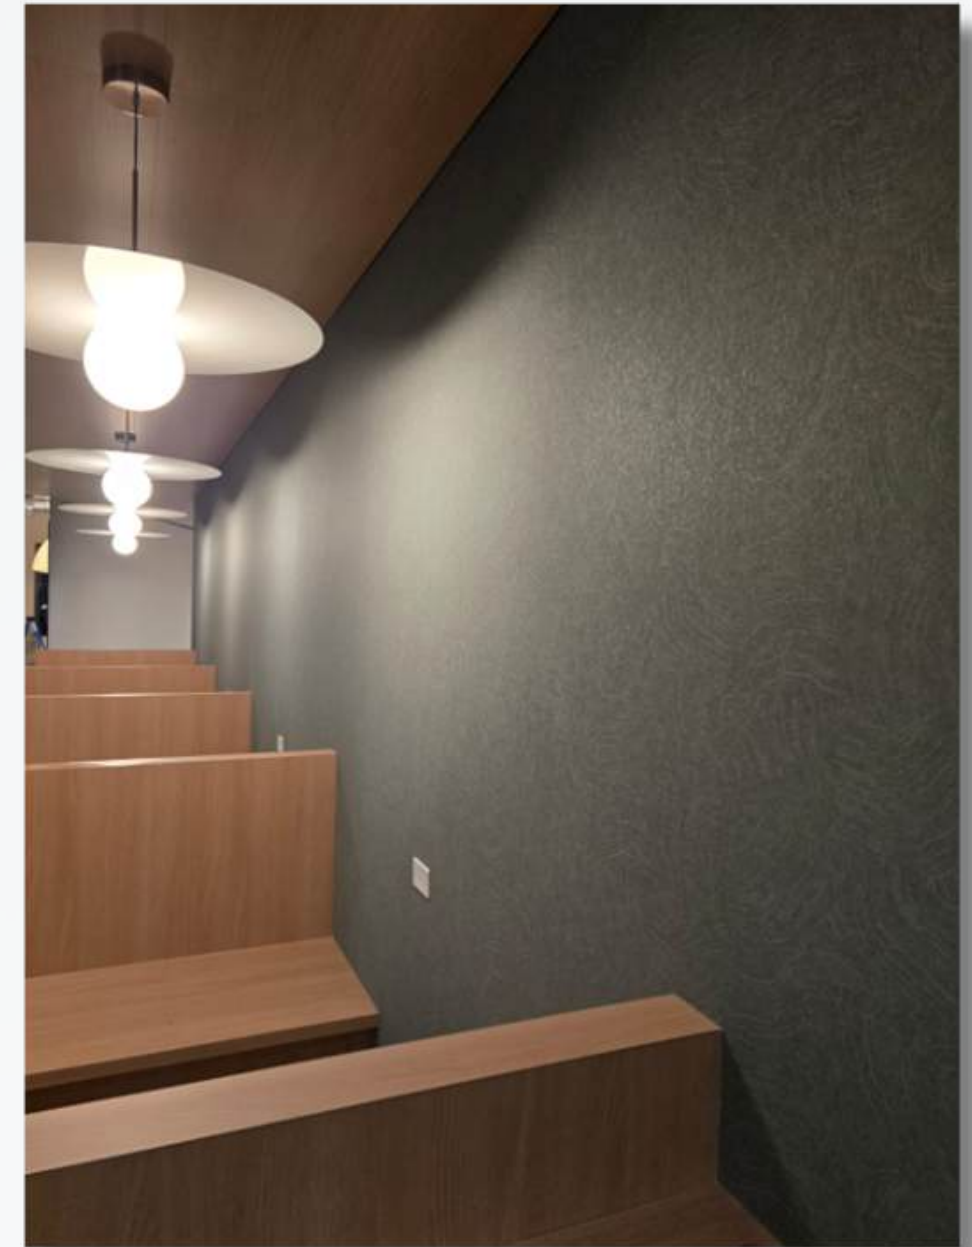

OUR SERVICES

WallCovering
Installation

WallCovering
Removal

Wallpaper Repair

CAFE WALLCOVERING INSTALLATION

Space Type: Café

Material: Removable peel-and-stick vinyl

Special Specifications: High-traffic area, seamless application around multiple doorways, robust finish